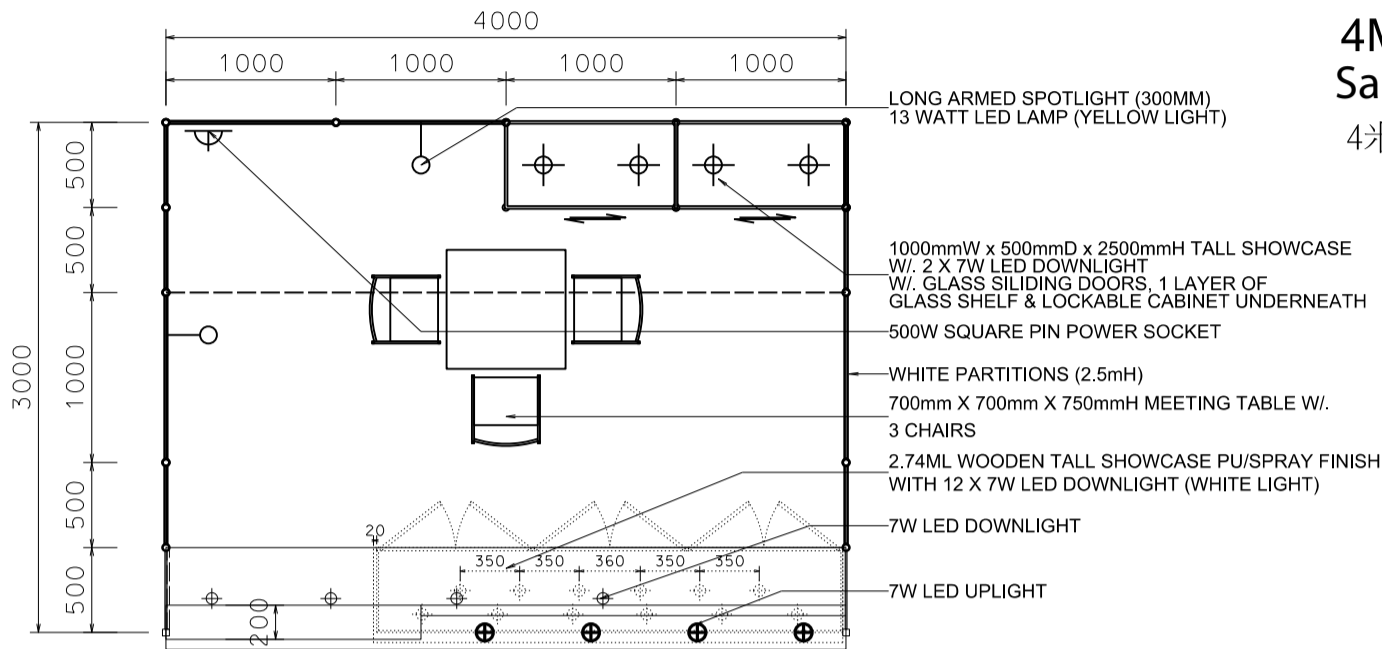

### 4M(W) x 3M(D) Deluxe Booth-Salon de TIME

4米(闊) x 3米(深) 國際名表薈萃高級攤位

SHOWCASE DETAIL

ELEVATION

BOOTH SPECIFICATIONS		QTY.
	2740mmW X 500mmD X 740mmH (INTERNAL SIZE 2700W X 468D X 740H) FRONT TALL SHOWCASE W/ 12 X 7W LED DOWNLIGHT & 3 X WHITE SWING DOORS & LOCKABLE CABINET UNDERNEATH 2740mm(闊) x 500mm(深) x 740mm(高) (內部的尺寸:2720mm(闊) x 468mm(深) x 740mm(高) 門前高身飾櫃連12 X 7瓦LED可調角度筒燈及3 x 白色木掩門, 連有鎖地櫃	1
	1000mmW x 500mmD x 2500mmH TALL SHOWCASE W/ 2 X 7W LED DOWNLIGHT W/ GLASS SILIDING DOOR & 1 LAYER OF GLASS SHELF, CABINET UNDERNEATH 1000mm(闊) x 500mm(深) x 2500mm(高) 高身飾櫃連2 x 7瓦LED筒燈連1層玻璃層板及玻璃趟門, 連有鎖地櫃	2
	LONG ARMED SPOTLIGHT (300MM) 13 WATT LED LAMP (YELLOW LIGHT) 13瓦特LED燈筒長臂射燈(約長300mm)(黃光)	2
	7W LED UPLIGHT (FOR FASCIA) 7瓦LED燈(射招牌用)	4
	7W LED DOWNLIGHT (FOR ENTRANCE) 7瓦LED燈(門口用)	4
	500w SQUARE PIN POWER SOCKET (FOR ONE APPLIANCE USE ONLY, NOT PERMITTED FOR LIGHTING CONNECTION) 只供一件電器用之500瓦特電源方腳插座(220伏特) (不可用於照明裝置)	1
	700mmW x 700mmD x 750mmH MEETING TABLE 正方檯 (0.7米長X0.7米闊X0.75米高)	1
	BLACK LEATHER CHAIR 黑色皮椅	3
	CEILING BEAM 天花橫樑	4M
	STICKER CUT OUT COMPANY NAME & LOGO 公司名稱及商標	1
	RUBBISH BIN 廢紙箱	1
	CARPET 地毯	12SQM