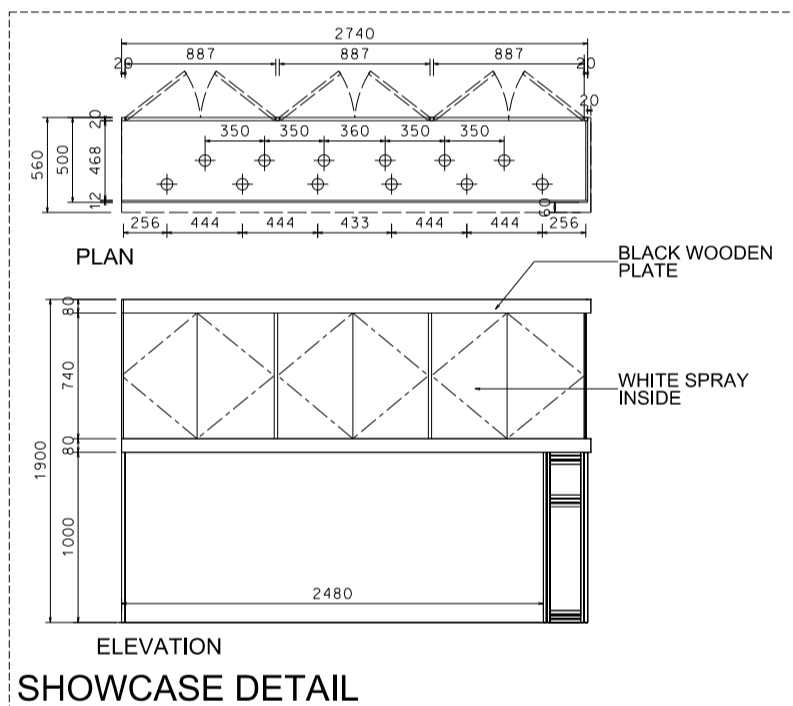

### 4M(W) x 3M(D) Deluxe Booth-Salon de TIME

4米(闊) x 3米(深) 國際名表薈萃高級攤位

SHOWCASE DETAIL

ELEVATION

BOOTH SPECIFICATIONS		QTY.
	2740mmW X 500mmD X 740mmH (INTERNAL SIZE 2700W X 468D X 740H) FRONT TALL SHOWCASE W/ 12 X 7W LED DOWNLIGHT & 3 X WHITE SWING DOORS & LOCKABLE CABINET UNDERNEATH 2740mm(闊) x 500mm(深) x 740mm(高) (內部的尺寸:2720mm(闊) x 468mm(深) x 740mm(高) 門前高身飾櫃連12 X 7瓦LED可調角度筒燈及3 x 白色木掩門, 連有鎖地櫃	1
	1000mmW x 500mmD x 2500mmH TALL SHOWCASE W/ 2 X 7W LED DOWNLIGHT W/ GLASS SILIDING DOOR & 1 LAYER OF GLASS SHELF, CABINET UNDERNEATH 1000mm(闊) x 500mm(深) x 2500mm(高) 高身飾櫃連2 x 7瓦LED筒燈連1層玻璃層板及玻璃趟門, 連有鎖地櫃	2
	LONG ARMED SPOTLIGHT (300MM) 13 WATT LED LAMP (YELLOW LIGHT) 13瓦特LED燈筒長臂射燈(約長300mm)(黃光)	2
	7W LED UPLIGHT (FOR FASCIA) 7瓦LED燈(射招牌用)	4
	7W LED DOWNLIGHT (FOR ENTRANCE) 7瓦LED燈(門口用)	4
	500w SQUARE PIN POWER SOCKET (FOR ONE APPLIANCE USE ONLY, NOT PERMITTED FOR LIGHTING CONNECTION) 只供一件電器用之500瓦特電源方腳插座(220伏特) (不可用於照明裝置)	1
	700mmW x 700mmD x 750mmH MEETING TABLE 正方檯 (0.7米長X0.7米闊X0.75米高)	1
	BLACK LEATHER CHAIR 黑色皮椅	3
	CEILING BEAM 天花橫樑	4M
	STICKER CUT OUT COMPANY NAME & LOGO 公司名稱及商標	1
	RUBBISH BIN 廢紙箱	1
	CARPET 地毯	12SQM