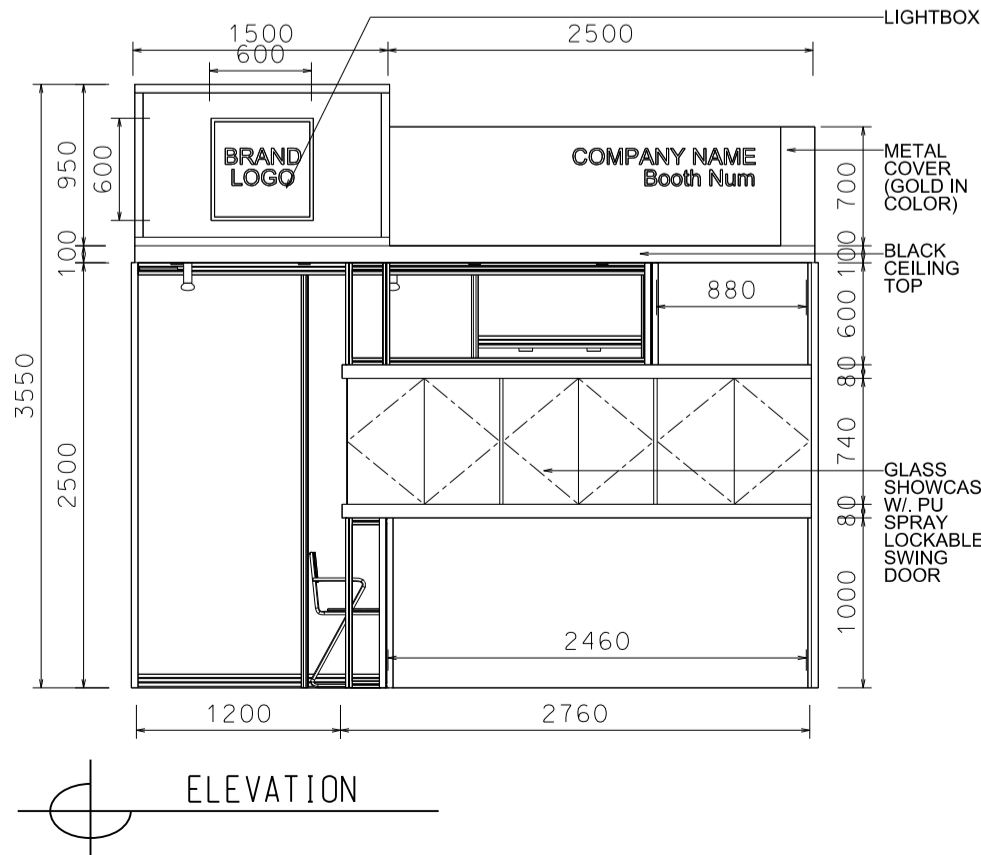

### 4M(W) x 3M(D) Deluxe Booth-Salon de TIME

4米(闊) x 3米(深) 國際名表薈萃高級攤位

SHOWCASE DETAIL

ELEVATION

BOOTH SPECIFICATIONS		QTY.
	2740mmW X 500mmD X 740mmH (INTERNAL SIZE 2700W X 468D X 740H) FRONT TALL SHOWCASE W/ 12 X 7W LED DOWNLIGHT & 3 X WHITE SWING DOORS & LOCKABLE CABINET UNDERNEATH 2740mm(闊) x 500mm(深) x 740mm(高) (內部的尺寸:2720mm(闊) x 468mm(深) x 740mm(高) 門前高身飾櫃連12 X 7瓦LED可調角度筒燈及3 x 白色木掩門, 連有鎖地櫃	1
	1000mmW x 500mmD x 2500mmH TALL SHOWCASE W/ 2 X 7W LED DOWNLIGHT W/ GLASS SILIDING DOOR & 1 LAYER OF GLASS SHELF, CABINET UNDERNEATH 1000mm(闊) x 500mm(深) x 2500mm(高) 高身飾櫃連2 x 7瓦LED筒燈連1層玻璃層板及玻璃趟門, 連有鎖地櫃	2
	LONG ARMED SPOTLIGHT (300MM) 13 WATT LED LAMP (YELLOW LIGHT) 13瓦特LED燈筒長臂射燈(約長300mm)(黃光)	2
	7W LED UPLIGHT (FOR FASCIA) 7瓦LED燈(射招牌用)	4
	7W LED DOWNLIGHT (FOR ENTRANCE) 7瓦LED燈(門口用)	4
	500w SQUARE PIN POWER SOCKET (FOR ONE APPLIANCE USE ONLY, NOT PERMITTED FOR LIGHTING CONNECTION) 只供一件電器用之500瓦特電源方腳插座(220伏特) (不可用於照明裝置)	1
	700mmW x 700mmD x 750mmH MEETING TABLE 正方檯 (0.7米長X0.7米闊X0.75米高)	1
	BLACK LEATHER CHAIR 黑色皮椅	3
	CEILING BEAM 天花橫樑	4M
	STICKER CUT OUT COMPANY NAME & LOGO 公司名稱及商標	1
	RUBBISH BIN 廢紙箱	1
	CARPET 地毯	12SQM