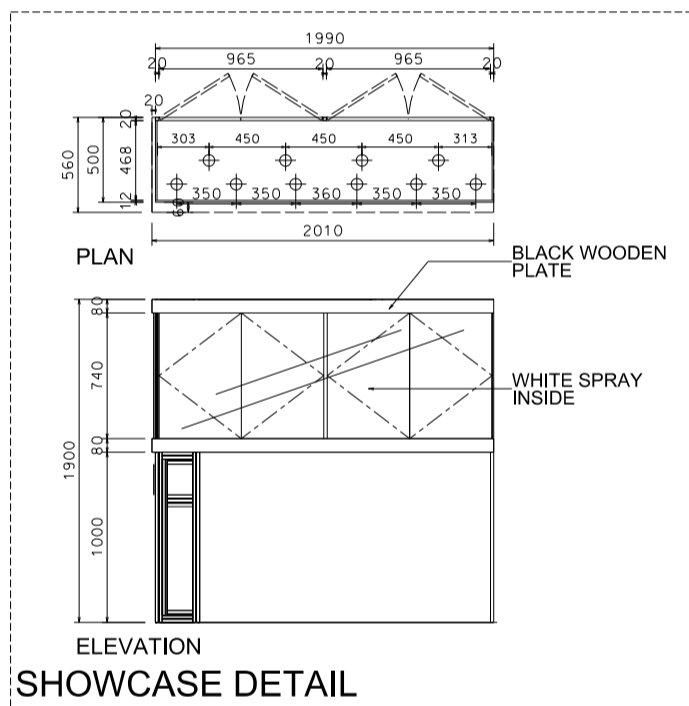

### 3M(W) x 3M(D) Deluxe Booth-Salon de TIME

3米(闊) x 3米(深) 國際名表薈萃高級攤位

PLAN

SHOWCASE DETAIL

BROWN COLOR STICKER FIN.

PERSPECTIVE

ELEVATION

BOOTH SPECIFICATIONS		QTY.
	1990mmW X 500mmD X 740mmH (INTERNAL SIZE 1950W X468D X 740H) FRONT TALL SHOWCASE W/ 10 X 7W LED DOWNLIGHT & 2 X WHITE SWING DOORS & LOCKABLE CABINET UNDERNEATH 1990mm(闊) x 500mm(深) x 740mm(高) (內部的尺寸:1950mm(闊) x 468mm(深) x 740mm(高)) 門前高身飾櫃連10 X7瓦LED可調角度筒燈及2 x 白色木掩門, 連有鎖地櫃	1
	1000mmW x 500mmD x 2500mmH TALL SHOWCASE W/ 2 X 7W LED DOWNLIGHT W/ GLASS SILIDING DOOR & 1 LAYER OF GLASS SHELF, CABINET UNDERNEATH 1000mm(闊) x 500mm(深) x 2500mm(高) 高身飾櫃連2 x 7瓦LED筒燈連1層玻璃層板及玻璃趟門, 連有鎖地櫃	2
	LONG ARMED SPOTLIGHT (300MM) 13 WATT LED LAMP (YELLOW LIGHT) 13瓦特LED燈筒長臂射燈(約長300mm)(黃光)	2
	7W LED UPLIGHT (FOR FASCIA) 7瓦LED燈 (射招牌用)	3
	7W LED DOWNLIGHT (FOR ENTRANCE) 7瓦LED燈 (門口用)	3
	500w SQUARE PIN POWER SOCKET (FOR ONE APPLIANCE USE ONLY, NOT PERMITTED FOR LIGHTING CONNECTION) 只供一件電器用之500瓦特電源方腳插座(220伏特) (不可用於照明裝置)	1
	700mmW x 700mmD x 750mmH MEETING TABLE 正方檯 (0.7米長X0.7米闊X0.75米高)	1
	BLACK LEATHER CHAIR 黑色皮椅	3
	CEILING BEAM 天花橫樑	3M
	STICKER CUT OUT COMPANY NAME & LOGO 公司名稱及商標	1
	RUBBISH BIN 廢紙箱	1
	CARPET 地毯	9sqm