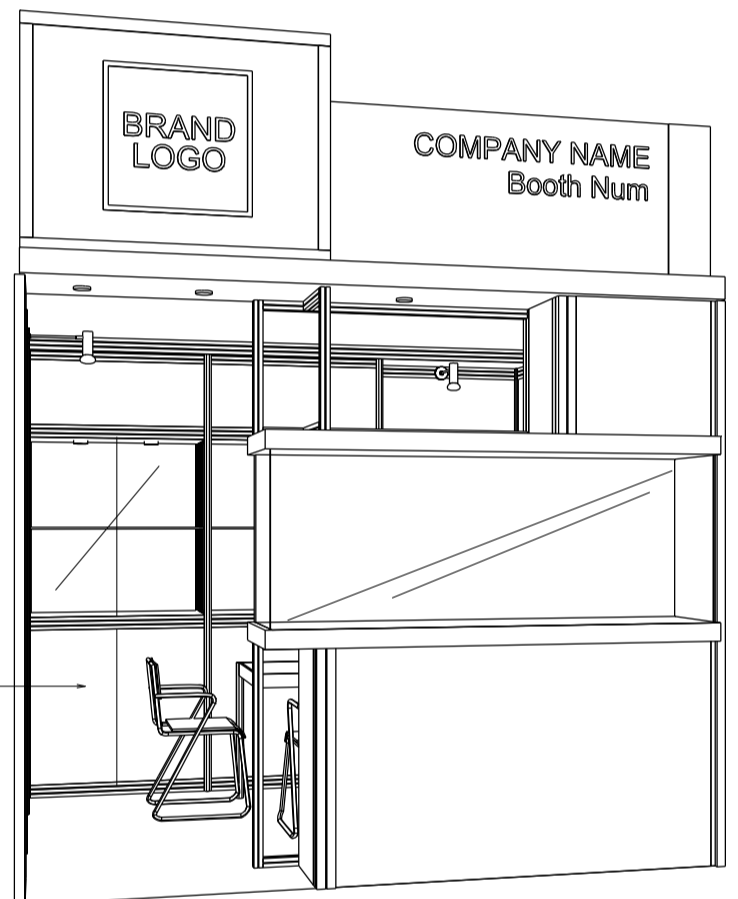

### 3M(W) x 3M(D) Deluxe Booth-Salon de TIME

3米(闊) x 3米(深) 國際名表薈萃高級攤位

PLAN

SHOWCASE DETAIL

BROWN COLOR STICKER FIN.

PERSPECTIVE

ELEVATION

BOOTH SPECIFICATIONS		QTY.
	1990mmW X 500mmD X 740mmH (INTERNAL SIZE 1950W X468D X 740H) FRONT TALL SHOWCASE W/ 10 X 7W LED DOWNLIGHT & 2 X WHITE SWING DOORS & LOCKABLE CABINET UNDERNEATH 1990mm(闊) x 500mm(深) x 740mm(高) (內部的尺寸:1950mm(闊) x 468mm(深) x 740mm(高)) 門前高身飾櫃連10 X7瓦LED可調角度筒燈及2 x 白色木掩門, 連有鎖地櫃	1
	1000mmW x 500mmD x 2500mmH TALL SHOWCASE W/ 2 X 7W LED DOWNLIGHT W/ GLASS SILIDING DOOR & 1 LAYER OF GLASS SHELF, CABINET UNDERNEATH 1000mm(闊) x 500mm(深) x 2500mm(高) 高身飾櫃連2 x 7瓦LED筒燈連1層玻璃層板及玻璃趟門, 連有鎖地櫃	2
	LONG ARMED SPOTLIGHT (300MM) 13 WATT LED LAMP (YELLOW LIGHT) 13瓦特LED燈筒長臂射燈(約長300mm)(黃光)	2
	7W LED UPLIGHT (FOR FASCIA) 7瓦LED燈 (射招牌用)	3
	7W LED DOWNLIGHT (FOR ENTRANCE) 7瓦LED燈 (門口用)	3
	500w SQUARE PIN POWER SOCKET (FOR ONE APPLIANCE USE ONLY, NOT PERMITTED FOR LIGHTING CONNECTION) 只供一件電器用之500瓦特電源方腳插座(220伏特) (不可用於照明裝置)	1
	700mmW x 700mmD x 750mmH MEETING TABLE 正方檯 (0.7米長X0.7米闊X0.75米高)	1
	BLACK LEATHER CHAIR 黑色皮椅	3
	CEILING BEAM 天花橫樑	3M
	STICKER CUT OUT COMPANY NAME & LOGO 公司名稱及商標	1
	RUBBISH BIN 廢紙箱	1
	CARPET 地毯	9sqm