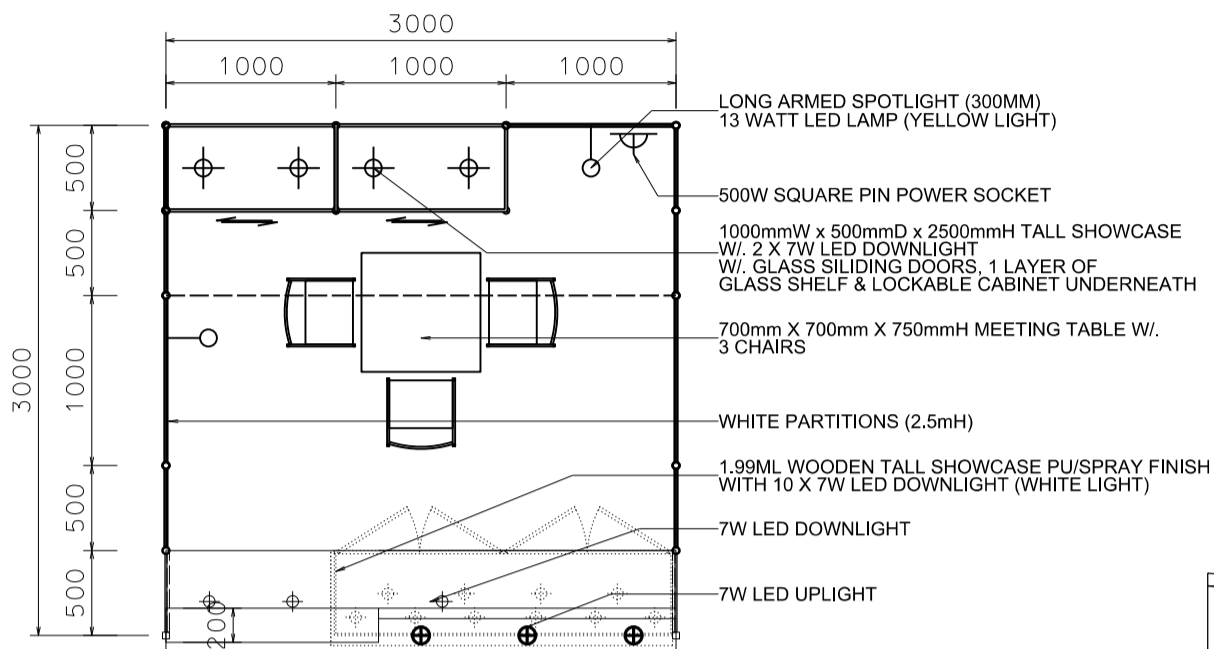

### 3M(W) x 3M(D) Deluxe Booth-Salon de TIME

3米(闊) x 3米(深) 國際名表薈萃高級攤位

PLAN

SHOWCASE DETAIL

BROWN COLOR STICKER FIN.

PERSPECTIVE

ELEVATION

BOOTH SPECIFICATIONS		QTY.
	1990mmW X 500mmD X 740mmH (INTERNAL SIZE 1950W X468D X 740H) FRONT TALL SHOWCASE W/ 10 X 7W LED DOWNLIGHT & 2 X WHITE SWING DOORS & LOCKABLE CABINET UNDERNEATH 1990mm(闊) x 500mm(深) x 740mm(高) (內部的尺寸:1950mm(闊) x 468mm(深) x 740mm(高)) 門前高身飾櫃連10 X7瓦LED可調角度筒燈及2 x 白色木掩門, 連有鎖地櫃	1
	1000mmW x 500mmD x 2500mmH TALL SHOWCASE W/ 2 X 7W LED DOWNLIGHT W/ GLASS SILIDING DOOR & 1 LAYER OF GLASS SHELF, CABINET UNDERNEATH 1000mm(闊) x 500mm(深) x 2500mm(高) 高身飾櫃連2 x 7瓦LED筒燈連1層玻璃層板及玻璃趟門, 連有鎖地櫃	2
	LONG ARMED SPOTLIGHT (300MM) 13 WATT LED LAMP (YELLOW LIGHT) 13瓦特LED燈筒長臂射燈(約長300mm)(黃光)	2
	7W LED UPLIGHT (FOR FASCIA) 7瓦LED燈 (射招牌用)	3
	7W LED DOWNLIGHT (FOR ENTRANCE) 7瓦LED燈 (門口用)	3
	500w SQUARE PIN POWER SOCKET (FOR ONE APPLIANCE USE ONLY, NOT PERMITTED FOR LIGHTING CONNECTION) 只供一件電器用之500瓦特電源方腳插座(220伏特) (不可用於照明裝置)	1
	700mmW x 700mmD x 750mmH MEETING TABLE 正方檯 (0.7米長X0.7米闊X0.75米高)	1
	BLACK LEATHER CHAIR 黑色皮椅	3
	CEILING BEAM 天花橫樑	3M
	STICKER CUT OUT COMPANY NAME & LOGO 公司名稱及商標	1
	RUBBISH BIN 廢紙箱	1
	CARPET 地毯	9sqm