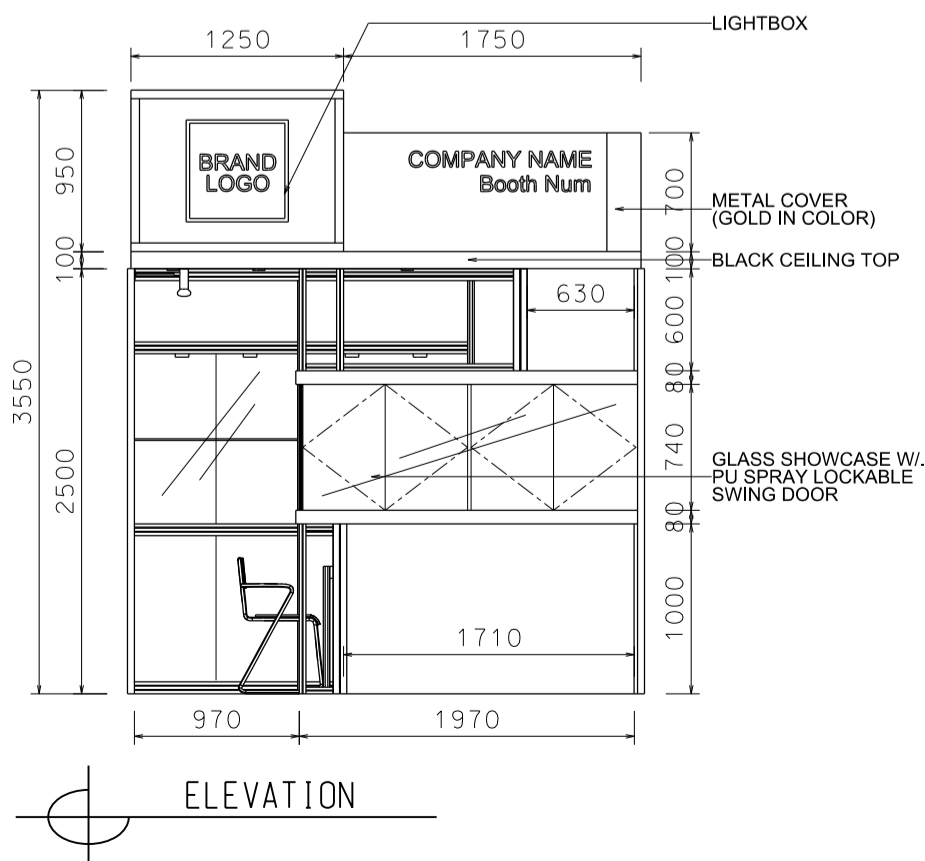

### 3M(W) x 3M(D) Deluxe Booth-Salon de TIME

3米(闊) x 3米(深) 國際名表薈萃高級攤位

PLAN

SHOWCASE DETAIL

BROWN COLOR STICKER FIN.

PERSPECTIVE

ELEVATION

BOOTH SPECIFICATIONS		QTY.
	1990mmW X 500mmD X 740mmH (INTERNAL SIZE 1950W X468D X 740H) FRONT TALL SHOWCASE W/ 10 X 7W LED DOWNLIGHT & 2 X WHITE SWING DOORS & LOCKABLE CABINET UNDERNEATH 1990mm(闊) x 500mm(深) x 740mm(高) (內部的尺寸:1950mm(闊) x 468mm(深) x 740mm(高)) 門前高身飾櫃連10 X7瓦LED可調角度筒燈及2 x 白色木掩門, 連有鎖地櫃	1
	1000mmW x 500mmD x 2500mmH TALL SHOWCASE W/ 2 X 7W LED DOWNLIGHT W/ GLASS SILIDING DOOR & 1 LAYER OF GLASS SHELF, CABINET UNDERNEATH 1000mm(闊) x 500mm(深) x 2500mm(高) 高身飾櫃連2 x 7瓦LED筒燈連1層玻璃層板及玻璃趟門, 連有鎖地櫃	2
	LONG ARMED SPOTLIGHT (300MM) 13 WATT LED LAMP (YELLOW LIGHT) 13瓦特LED燈筒長臂射燈(約長300mm)(黃光)	2
	7W LED UPLIGHT (FOR FASCIA) 7瓦LED燈 (射招牌用)	3
	7W LED DOWNLIGHT (FOR ENTRANCE) 7瓦LED燈 (門口用)	3
	500w SQUARE PIN POWER SOCKET (FOR ONE APPLIANCE USE ONLY, NOT PERMITTED FOR LIGHTING CONNECTION) 只供一件電器用之500瓦特電源方腳插座(220伏特) (不可用於照明裝置)	1
	700mmW x 700mmD x 750mmH MEETING TABLE 正方檯 (0.7米長X0.7米闊X0.75米高)	1
	BLACK LEATHER CHAIR 黑色皮椅	3
	CEILING BEAM 天花橫樑	3M
	STICKER CUT OUT COMPANY NAME & LOGO 公司名稱及商標	1
	RUBBISH BIN 廢紙箱	1
	CARPET 地毯	9sqm