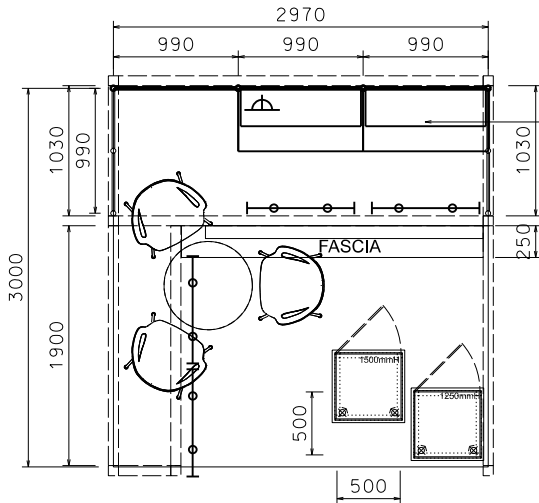

Salon de TIME Deluxe Open Booth

3M X 3M Non Corner Booth

三米乘三米攤位

PLAN

ELEVATION

BLACK LOCKABLE CABINET (DO NOT REMOVE) AND WHITE SHELF

FABRIC ON MAXIMA SYSTEM

LIGHTBOX FASCIA STICKER WORDING AND D.PRINT LOGO

BLACK SYSTEM WITH BLACK FOREX PANEL

BLACK SYSTEM WITH BLACK FOREX PANEL

FOAMBOARD W/ BOOTH NO.

PERSPECTIVE

GLASS SHOWCASE W/ LOCKABLE SWING DOOR AND 2 X 7W ADJ. LED SPOTLIGHT LOWER PART GOLDEN MAXIMA SYSTEM AND D.PRINT ON FOREX

BOOTH SPECIFICATIONS		QTY.
	1000W x 500D x 750H LOCKABLE CABINET (DO NOT REMOVE), W/ 2 LAYERS OF WOODEN DISPLAY SHELF	2
	500x500x1500mmH GLASS SHOWCASE W/ 2 X 7W LED SPOTLIGHT (WHITE LIGHT) AND LOCKABLE GLASS DOOR	1
	500x500x1250mmH GLASS SHOWCASE W/ 2 X 7W LED SPOTLIGHT (WHITE LIGHT) AND LOCKABLE GLASS DOOR	1
	BLACK TRACK LIGHT W/ 2 X 7W LED SPOTLIGHT (WHITE LIGHT)	4
	500W SQUARE PIN POWER SOCKET	1
	750mmH ROUND MEETING TABLE	1
	CHAIR	3
RUBBISH BIN & CARPET (9sqm.)		