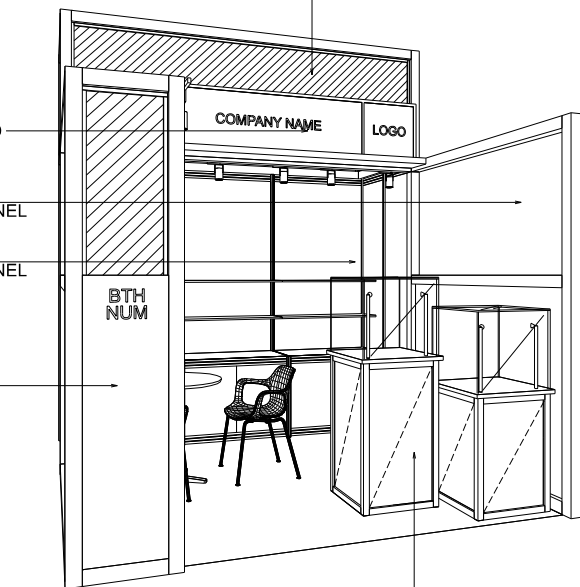

Salon de TIME Deluxe Open Booth

3M X 3M Non Corner Booth

三米乘三米攤位

PLAN

ELEVATION

BLACK LOCKABLE CABINET (DO NOT REMOVE) AND WHITE SHELF

FABRIC ON MAXIMA SYSTEM

LIGHTBOX FASCIA STICKER WORDING AND D.PRINT LOGO

BLACK SYSTEM WITH BLACK FOREX PANEL

BLACK SYSTEM WITH BLACK FOREX PANEL

FOAMBOARD W/ BOOTH NO.

PERSPECTIVE

GLASS SHOWCASE W/ LOCKABLE SWING DOOR AND 2 X 7W ADJ. LED SPOTLIGHT LOWER PART GOLDEN MAXIMA SYSTEM AND D.PRINT ON FOREX

BOOTH SPECIFICATIONS		QTY.
	1000W x 500D x 750H LOCKABLE CABINET (DO NOT REMOVE), W/ 2 LAYERS OF WOODEN DISPLAY SHELF	2
	500x500x1500mmH GLASS SHOWCASE W/ 2 X 7W LED SPOTLIGHT (WHITE LIGHT) AND LOCKABLE GLASS DOOR	1
	500x500x1250mmH GLASS SHOWCASE W/ 2 X 7W LED SPOTLIGHT (WHITE LIGHT) AND LOCKABLE GLASS DOOR	1
	BLACK TRACK LIGHT W/ 2 X 7W LED SPOTLIGHT (WHITE LIGHT)	4
	500W SQUARE PIN POWER SOCKET	1
	750mmH ROUND MEETING TABLE	1
	CHAIR	3
RUBBISH BIN & CARPET (9sqm.)		