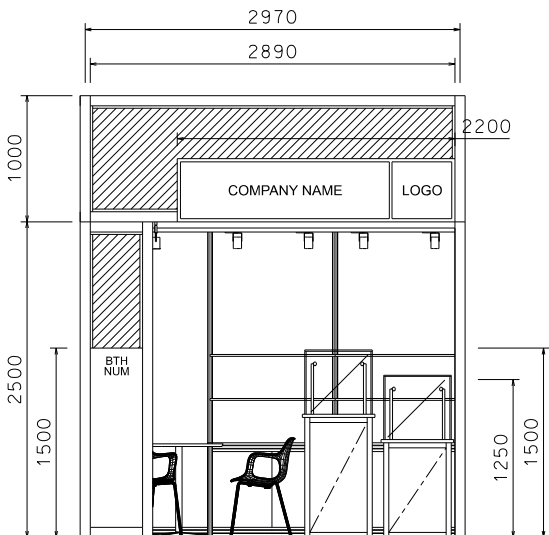

Salon de TIME Deluxe Open Booth

3M X 3M Non Corner Booth

三米乘三米攤位

PLAN

ELEVATION

BLACK LOCKABLE CABINET (DO NOT REMOVE) AND WHITE SHELF

FABRIC ON MAXIMA SYSTEM

LIGHTBOX FASCIA STICKER WORDING AND D.PRINT LOGO

BLACK SYSTEM WITH BLACK FOREX PANEL

BLACK SYSTEM WITH BLACK FOREX PANEL

FOAMBOARD W/ BOOTH NO.

PERSPECTIVE

GLASS SHOWCASE W/ LOCKABLE SWING DOOR AND 2 X 7W ADJ. LED SPOTLIGHT LOWER PART GOLDEN MAXIMA SYSTEM AND D.PRINT ON FOREX

BOOTH SPECIFICATIONS		QTY.
	1000W x 500D x 750H LOCKABLE CABINET (DO NOT REMOVE), W/ 2 LAYERS OF WOODEN DISPLAY SHELF	2
	500x500x1500mmH GLASS SHOWCASE W/ 2 X 7W LED SPOTLIGHT (WHITE LIGHT) AND LOCKABLE GLASS DOOR	1
	500x500x1250mmH GLASS SHOWCASE W/ 2 X 7W LED SPOTLIGHT (WHITE LIGHT) AND LOCKABLE GLASS DOOR	1
	BLACK TRACK LIGHT W/ 2 X 7W LED SPOTLIGHT (WHITE LIGHT)	4
	500W SQUARE PIN POWER SOCKET	1
	750mmH ROUND MEETING TABLE	1
	CHAIR	3
RUBBISH BIN & CARPET (9sqm.)		