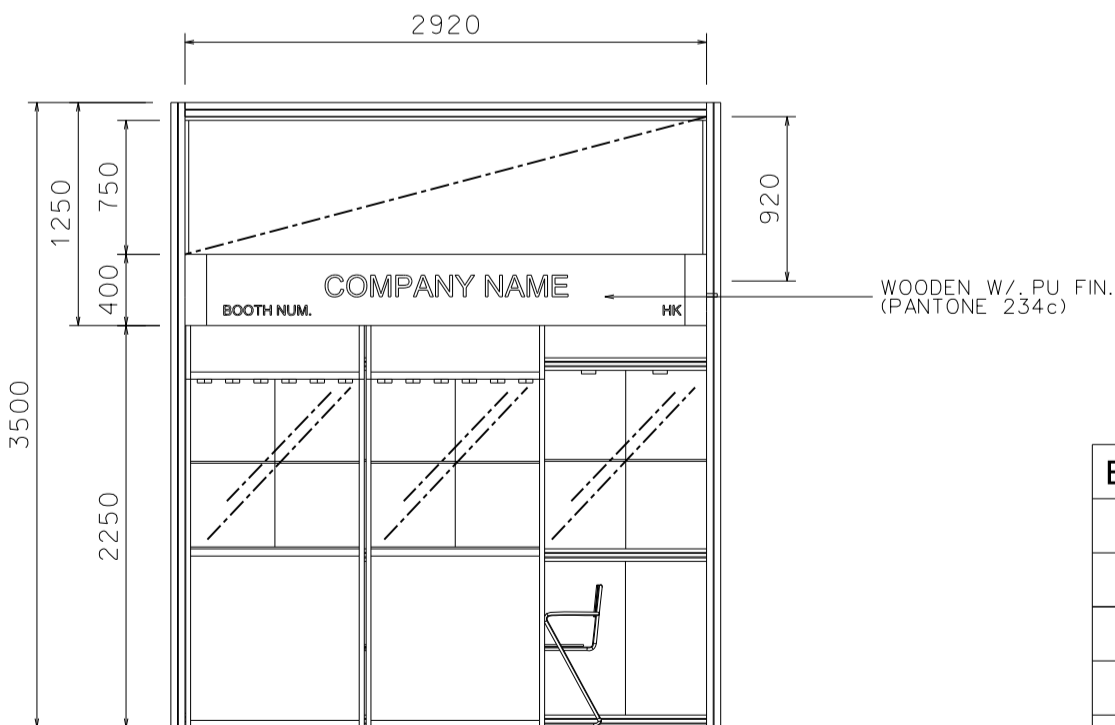

### 3M(W) x 5M(D) Deluxe Booth

三米(闊)乘五米(深)高級攤位

PLAN

PERSPECTIVE

ELEVATION

BOOTH SPECIFICATIONS		QTY.
	1000W x 500D x 2500H TALL SHOWCASE IN BLACK W/. 6 X 7W LED EYEBALL DOWNLIGHT	2
	1000W x 500D x 2500H TALL SHOWCASE W/. 2 X 7W LED DOWNLIGHT	2
	LONG ARMED SPOTLIGHT (300MM) 13 WATT LED LAMP (YELLOW LIGHT)	3
	700W x 700D x 750H MEETING TABLE	1
	BLACK LEATHER CHAIR	3
	CEILING BEAM	3M
	500W SQUARE PIN POWER SOCKET *Remark: Not Applicable for heating equipment (eg. Coffee machine)	1
	RUBBISH BIN & CARPET (15sqm.)	

### 3M(W) x 5M(D) Deluxe Booth (Left Corner)

三米(闊)乘五米(深)高級攤位(左邊角位)

1000W x 500D x 2500H TALL SHOWCASE IN WHITE W/. 2 X 7W LED DOWNLIGHT W/. LOCKABLE CABINET UNDERNEATH

LONG ARMED SPOTLIGHT (300MM) 13 WATT LED LAMP (YELLOW LIGHT)

SQUARE PIN POWER SOCKET

700 X 700 X 750H MEETING TABLE W/. 3 CHAIRS

1000W X 500D X 2500H TALL SHOWCASE IN BLACK W/. 6 X 7W LED EYEBALL DOWNLIGHT

WOODEN SLIDING DOOR

COMPANY FASCIA

COMPANY FASCIA

PLAN

PLASTIC ROD

### 3M(W) x 5M(D) Deluxe Booth (Right Corner)

三米(闊)乘五米(深)高級攤位(右邊角位)

1000W x 500D x 2500H TALL SHOWCASE  
IN WHITE W/. 2 X 7W LED DOWNLIGHT  
W/. LOCKABLE CABINET UNDERNEATH

LONG ARMED SPOTLIGHT (300MM)  
13 WATT LED LAMP (YELLOW LIGHT)