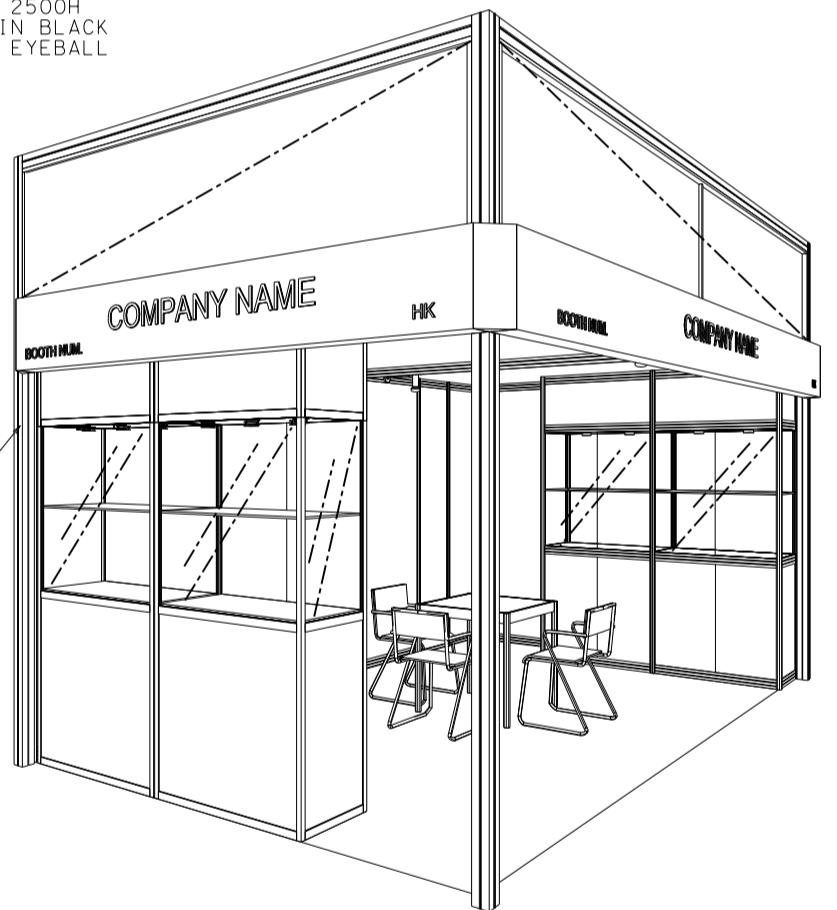

### 3M(W) x 5M(D) Deluxe Booth (Left Corner)

三米(闊)乘五米(深)高級攤位(左邊角位)

1000W x 500D x 2500H TALL SHOWCASE IN WHITE W/. 2 X 7W LED DOWNLIGHT W/. LOCKABLE CABINET UNDERNEATH

LONG ARMED SPOTLIGHT (300MM) 13 WATT LED LAMP (YELLOW LIGHT)

### 3M(W) x 5M(D) Deluxe Booth (Right Corner)

三米(闊)乘五米(深)高級攤位(右邊角位)

1000W x 500D x 2500H TALL SHOWCASE  
IN WHITE W/. 2 X 7W LED DOWNLIGHT  
W/. LOCKABLE CABINET UNDERNEATH

LONG ARMED SPOTLIGHT (300MM)  
13 WATT LED LAMP (YELLOW LIGHT)

SQUARE PIN POWER SOCKET

700 X 700 X 750H  
MEETING TABLE W/.  
3 CHAIRS

1000W X 500D X 2500H  
TALL SHOWCASE IN BLACK  
W/. 6 X 7W LED EYEBALL  
DOWNLIGHT

WOODEN SLIDING DOOR

COMPANY FASCIA

PLAN

PLASTIC ROD

PERSPECTIVE

WOODEN W/. PU FIN.  
(PANTONE 234c)

ELEVATION

BOOTH SPECIFICATIONS		QTY.
	1000W x 500D x 2500H TALL SHOWCASE IN BLACK W/. 6 X 7W LED EYEBALL DOWNLIGHT	2
	1000W x 500D x 2500H TALL SHOWCASE W/. 2 X 7W LED DOWNLIGHT	2
	LONG ARMED SPOTLIGHT (300MM) 13 WATT LED LAMP (YELLOW LIGHT)	3
	700W x 700D x 750H MEETING TABLE	1
	BLACK LEATHER CHAIR	3
	CEILING BEAM	3M
	500W SQUARE PIN POWER SOCKET *Remark: Not Applicable for heating equipment (eg. Coffee machine)	1
	RUBBISH BIN & CARPET (15sqm.)	