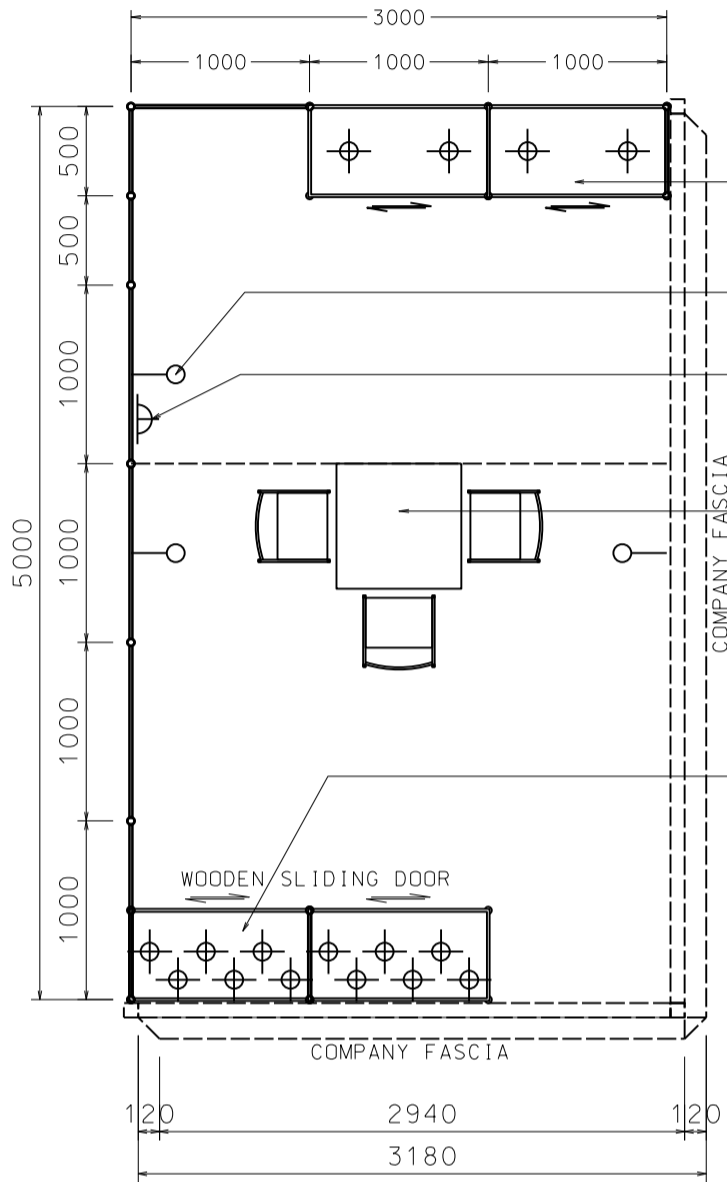

### 3M(W) x 5M(D) Deluxe Booth

三米(闊)乘五米(深)高級攤位

PLAN

PERSPECTIVE

ELEVATION

BOOTH SPECIFICATIONS		QTY.
	1000W x 500D x 2500H TALL SHOWCASE IN BLACK W/. 6 X 7W LED EYEBALL DOWNLIGHT	2
	1000W x 500D x 2500H TALL SHOWCASE W/. 2 X 7W LED DOWNLIGHT	2
	LONG ARMED SPOTLIGHT (300MM) 13 WATT LED LAMP (YELLOW LIGHT)	3
	700W x 700D x 750H MEETING TABLE	1
	BLACK LEATHER CHAIR	3
	CEILING BEAM	3M
	500W SQUARE PIN POWER SOCKET *Remark: Not Applicable for heating equipment (eg. Coffee machine)	1
	RUBBISH BIN & CARPET (15sqm.)	

### 3M(W) x 5M(D) Deluxe Booth (Left Corner)

三米(闊)乘五米(深)高級攤位(左邊角位)

1000W x 500D x 2500H TALL SHOWCASE IN WHITE W/. 2 X 7W LED DOWNLIGHT W/. LOCKABLE CABINET UNDERNEATH

LONG ARMED SPOTLIGHT (300MM) 13 WATT LED LAMP (YELLOW LIGHT)

WOODEN W/. PU FIN. (PANTONE 234c)

PERSPECTIVE

ELEVATION

BOOTH SPECIFICATIONS		QTY.
	1000W x 500D x 2500H TALL SHOWCASE IN BLACK W/. 6 X 7W LED EYEBALL DOWNLIGHT	2
	1000W x 500D x 2500H TALL SHOWCASE W/. 2 X 7W LED DOWNLIGHT	2
	LONG ARMED SPOTLIGHT (300MM) 13 WATT LED LAMP (YELLOW LIGHT)	3
	700W x 700D x 750H MEETING TABLE	1
	BLACK LEATHER CHAIR	3
	CEILING BEAM	3M
	500W SQUARE PIN POWER SOCKET *Remark: Not Applicable for heating equipment (eg. Coffee machine)	1
	RUBBISH BIN & CARPET (15sqm.)	

### 3M(W) x 5M(D) Deluxe Booth (Right Corner)

三米(闊)乘五米(深)高級攤位(右邊角位)

1000W x 500D x 2500H TALL SHOWCASE  
IN WHITE W/. 2 X 7W LED DOWNLIGHT  
W/. LOCKABLE CABINET UNDERNEATH

LONG ARMED SPOTLIGHT (300MM)  
13 WATT LED LAMP (YELLOW LIGHT)