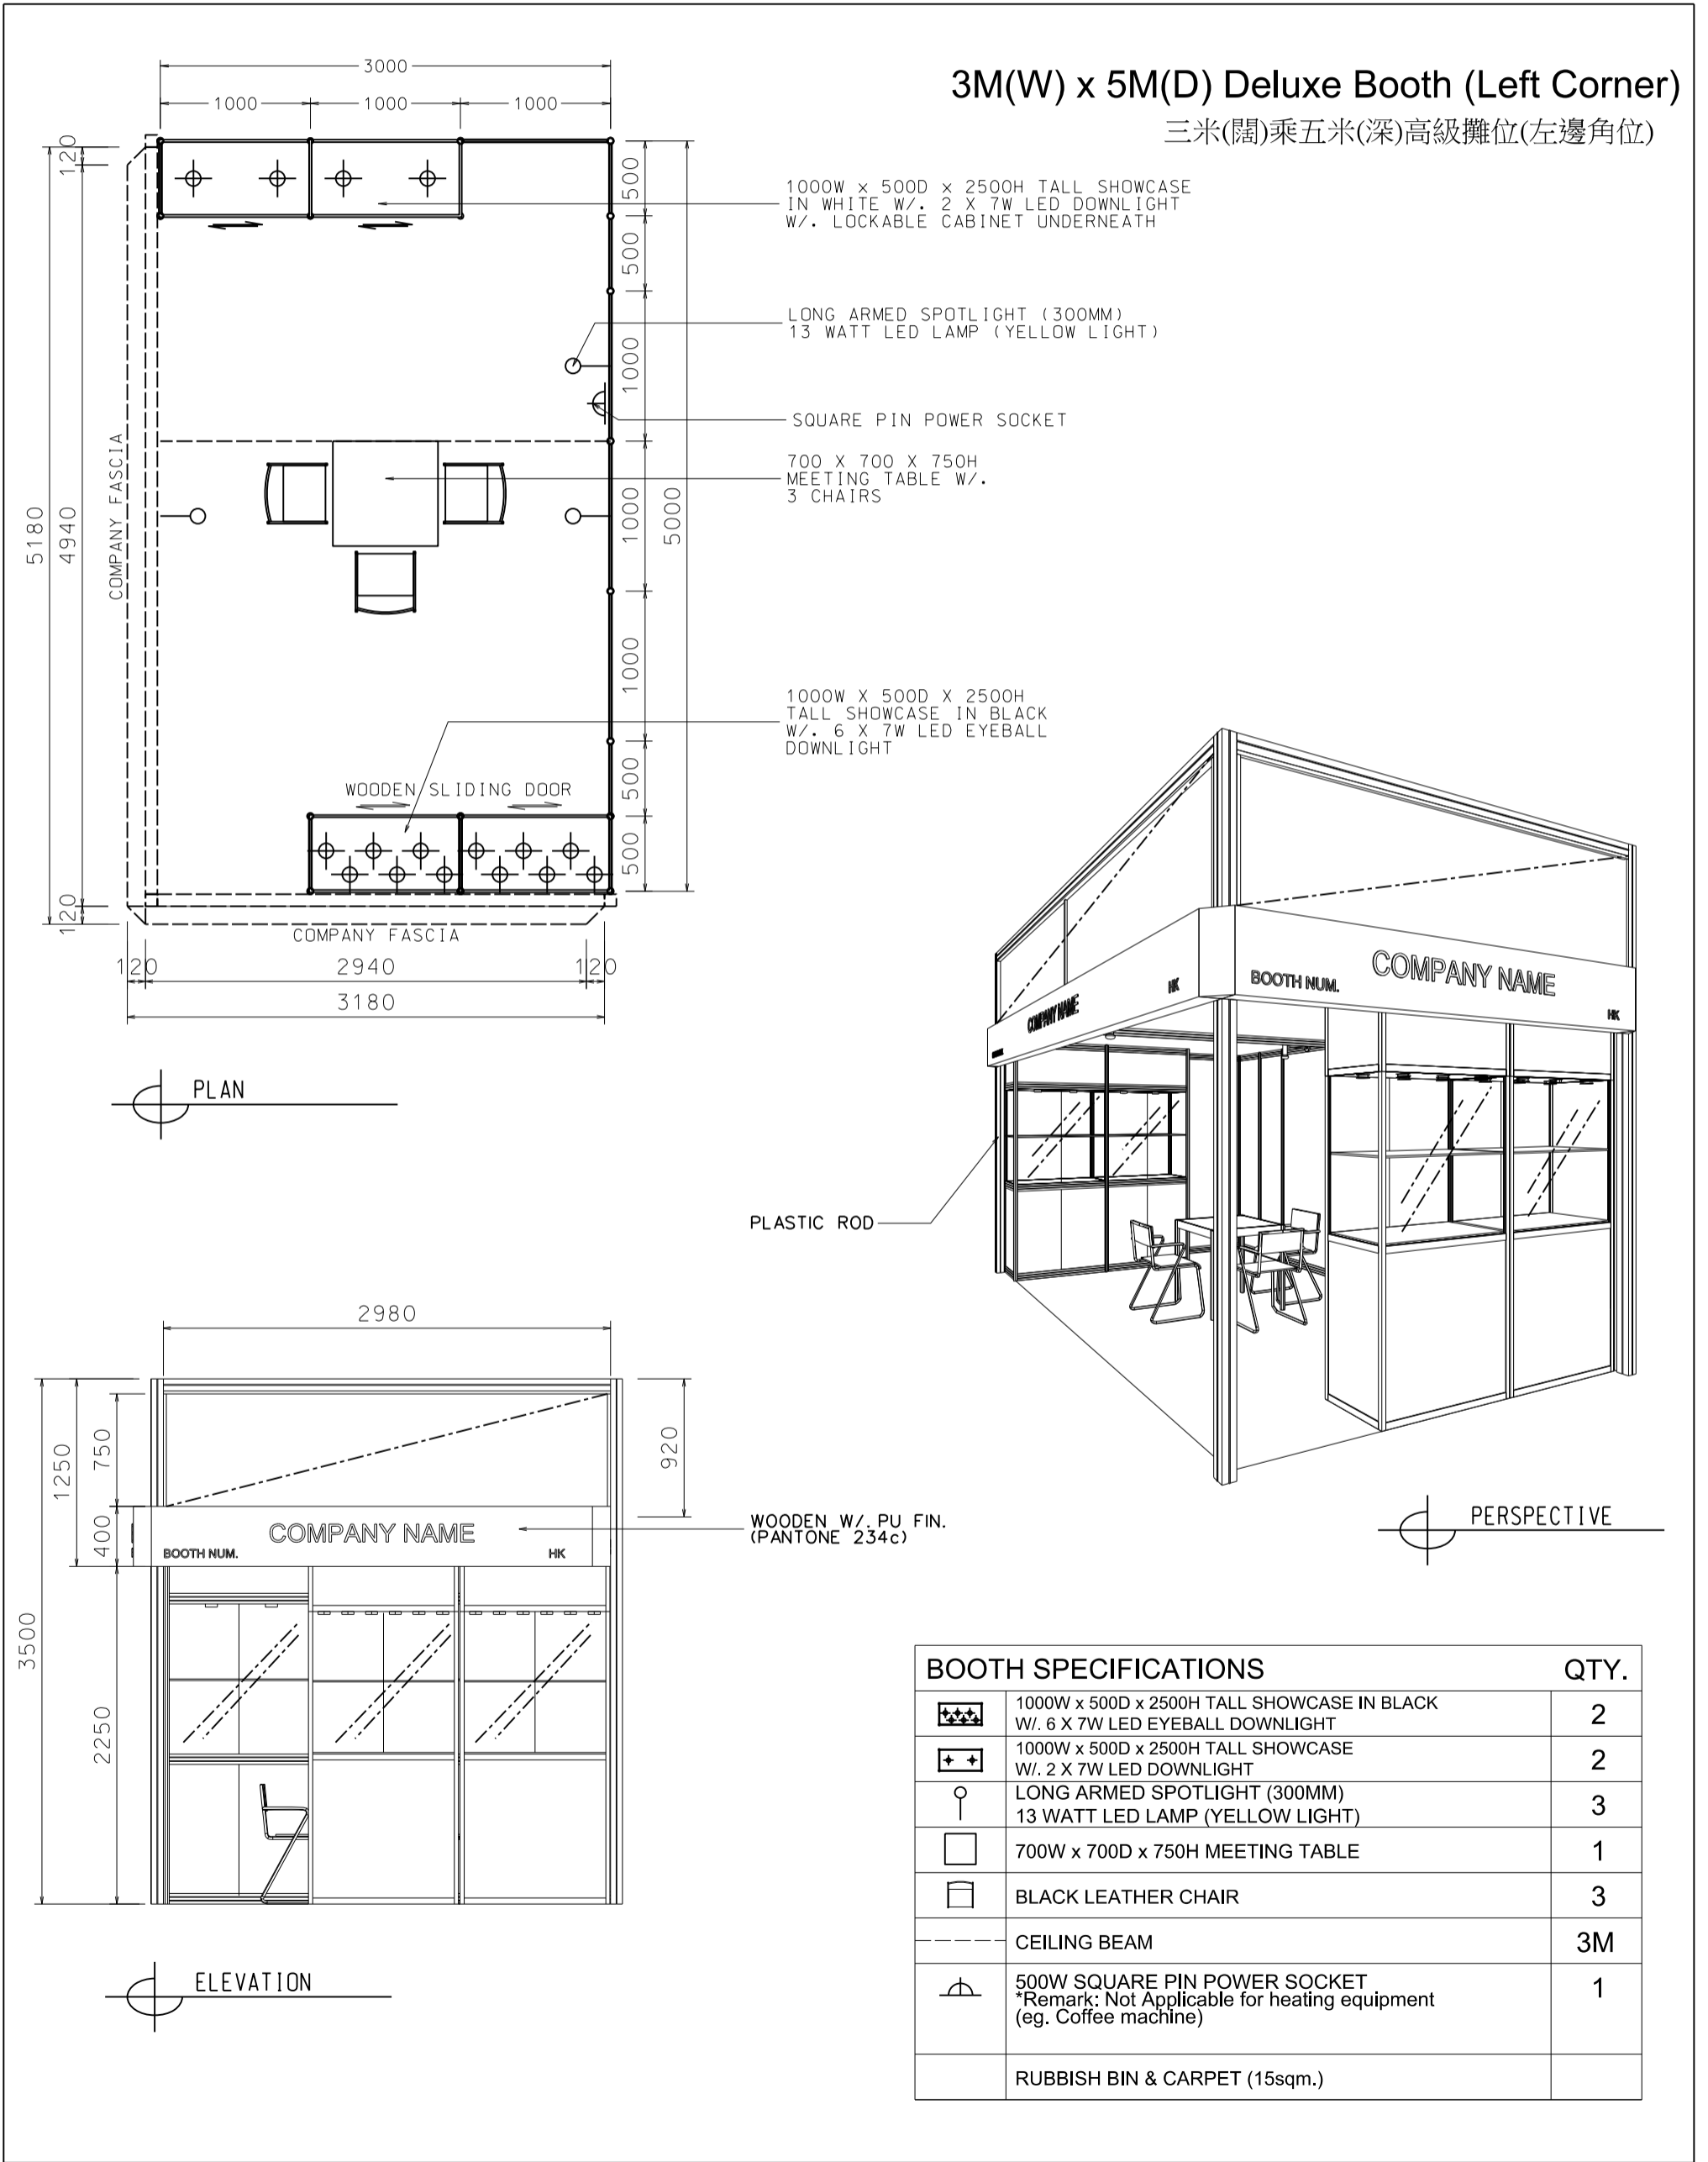

### 3M(W) x 5M(D) Deluxe Booth

三米(闊)乘五米(深)高級攤位

PLAN

PERSPECTIVE

ELEVATION

BOOTH SPECIFICATIONS		QTY.
	1000W x 500D x 2500H TALL SHOWCASE IN BLACK W/. 6 X 7W LED EYEBALL DOWNLIGHT	2
	1000W x 500D x 2500H TALL SHOWCASE W/. 2 X 7W LED DOWNLIGHT	2
	LONG ARMED SPOTLIGHT (300MM) 13 WATT LED LAMP (YELLOW LIGHT)	3
	700W x 700D x 750H MEETING TABLE	1
	BLACK LEATHER CHAIR	3
	CEILING BEAM	3M
	500W SQUARE PIN POWER SOCKET *Remark: Not Applicable for heating equipment (eg. Coffee machine)	1
	RUBBISH BIN & CARPET (15sqm.)	

### 3M(W) x 5M(D) Deluxe Booth (Left Corner)

三米(闊)乘五米(深)高級攤位(左邊角位)

1000W x 500D x 2500H TALL SHOWCASE IN WHITE W/. 2 X 7W LED DOWNLIGHT W/. LOCKABLE CABINET UNDERNEATH

LONG ARMED SPOTLIGHT (300MM) 13 WATT LED LAMP (YELLOW LIGHT)

SQUARE PIN POWER SOCKET

700 X 700 X 750H MEETING TABLE W/. 3 CHAIRS

1000W X 500D X 2500H TALL SHOWCASE IN BLACK W/. 6 X 7W LED EYEBALL DOWNLIGHT

WOODEN SLIDING DOOR

COMPANY FASCIA

COMPANY FASCIA

PLAN

PLASTIC ROD

WOODEN W/. PU FIN. (PANTONE 234c)

PERSPECTIVE

ELEVATION

BOOTH SPECIFICATIONS		QTY.
	1000W x 500D x 2500H TALL SHOWCASE IN BLACK W/. 6 X 7W LED EYEBALL DOWNLIGHT	2
	1000W x 500D x 2500H TALL SHOWCASE W/. 2 X 7W LED DOWNLIGHT	2
	LONG ARMED SPOTLIGHT (300MM) 13 WATT LED LAMP (YELLOW LIGHT)	3
	700W x 700D x 750H MEETING TABLE	1
	BLACK LEATHER CHAIR	3
	CEILING BEAM	3M
	500W SQUARE PIN POWER SOCKET *Remark: Not Applicable for heating equipment (eg. Coffee machine)	1
	RUBBISH BIN & CARPET (15sqm.)	