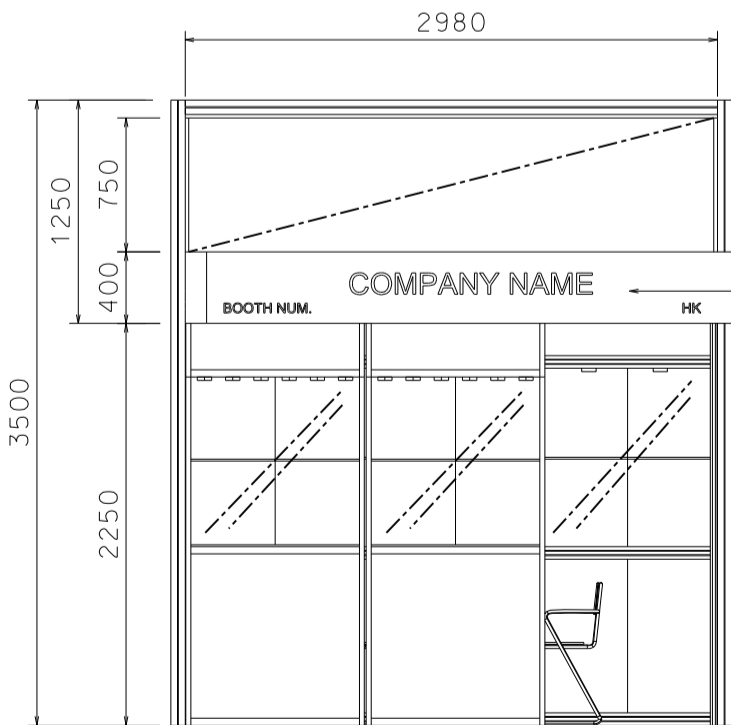

### 3M(W) x 5M(D) Deluxe Booth (Left Corner)

三米(闊)乘五米(深)高級攤位(左邊角位)

1000W x 500D x 2500H TALL SHOWCASE IN WHITE W/. 2 X 7W LED DOWNLIGHT W/. LOCKABLE CABINET UNDERNEATH

LONG ARMED SPOTLIGHT (300MM) 13 WATT LED LAMP (YELLOW LIGHT)

### 3M(W) x 5M(D) Deluxe Booth (Right Corner)

三米(闊)乘五米(深)高級攤位(右邊角位)

1000W x 500D x 2500H TALL SHOWCASE  
IN WHITE W/. 2 X 7W LED DOWNLIGHT  
W/. LOCKABLE CABINET UNDERNEATH

LONG ARMED SPOTLIGHT (300MM)  
13 WATT LED LAMP (YELLOW LIGHT)

SQUARE PIN POWER SOCKET

700 X 700 X 750H  
MEETING TABLE W/.  
3 CHAIRS

1000W X 500D X 2500H  
TALL SHOWCASE IN BLACK  
W/. 6 X 7W LED EYEBALL  
DOWNLIGHT

WOODEN SLIDING DOOR

COMPANY FASCIA

PLAN

PLASTIC ROD

PERSPECTIVE

WOODEN W/. PU FIN.  
(PANTONE 234c)

ELEVATION

BOOTH SPECIFICATIONS		QTY.
	1000W x 500D x 2500H TALL SHOWCASE IN BLACK W/. 6 X 7W LED EYEBALL DOWNLIGHT	2
	1000W x 500D x 2500H TALL SHOWCASE W/. 2 X 7W LED DOWNLIGHT	2
	LONG ARMED SPOTLIGHT (300MM) 13 WATT LED LAMP (YELLOW LIGHT)	3
	700W x 700D x 750H MEETING TABLE	1
	BLACK LEATHER CHAIR	3
	CEILING BEAM	3M
	500W SQUARE PIN POWER SOCKET *Remark: Not Applicable for heating equipment (eg. Coffee machine)	1
	RUBBISH BIN & CARPET (15sqm.)	