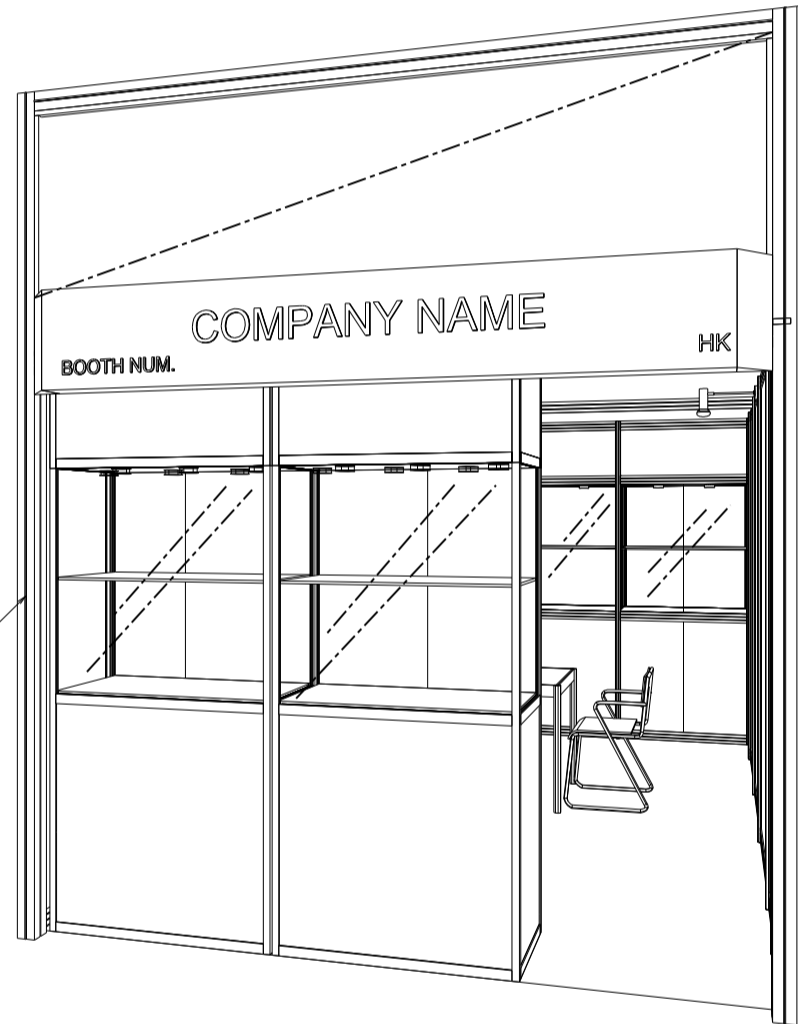

### 3M(W) x 5M(D) Deluxe Booth

三米(闊)乘五米(深)高級攤位

PLAN

PERSPECTIVE

ELEVATION

BOOTH SPECIFICATIONS		QTY.
	1000W x 500D x 2500H TALL SHOWCASE IN BLACK W/. 6 X 7W LED EYEBALL DOWNLIGHT	2
	1000W x 500D x 2500H TALL SHOWCASE W/. 2 X 7W LED DOWNLIGHT	2
	LONG ARMED SPOTLIGHT (300MM) 13 WATT LED LAMP (YELLOW LIGHT)	3
	700W x 700D x 750H MEETING TABLE	1
	BLACK LEATHER CHAIR	3
	CEILING BEAM	3M
	500W SQUARE PIN POWER SOCKET *Remark: Not Applicable for heating equipment (eg. Coffee machine)	1
	RUBBISH BIN & CARPET (15sqm.)	

### 3M(W) x 5M(D) Deluxe Booth (Left Corner)

三米(闊)乘五米(深)高級攤位(左邊角位)

1000W x 500D x 2500H TALL SHOWCASE IN WHITE W/. 2 X 7W LED DOWNLIGHT W/. LOCKABLE CABINET UNDERNEATH

LONG ARMED SPOTLIGHT (300MM) 13 WATT LED LAMP (YELLOW LIGHT)

### 3M(W) x 5M(D) Deluxe Booth (Right Corner)

三米(闊)乘五米(深)高級攤位(右邊角位)

1000W x 500D x 2500H TALL SHOWCASE  
IN WHITE W/. 2 X 7W LED DOWNLIGHT  
W/. LOCKABLE CABINET UNDERNEATH

LONG ARMED SPOTLIGHT (300MM)  
13 WATT LED LAMP (YELLOW LIGHT)