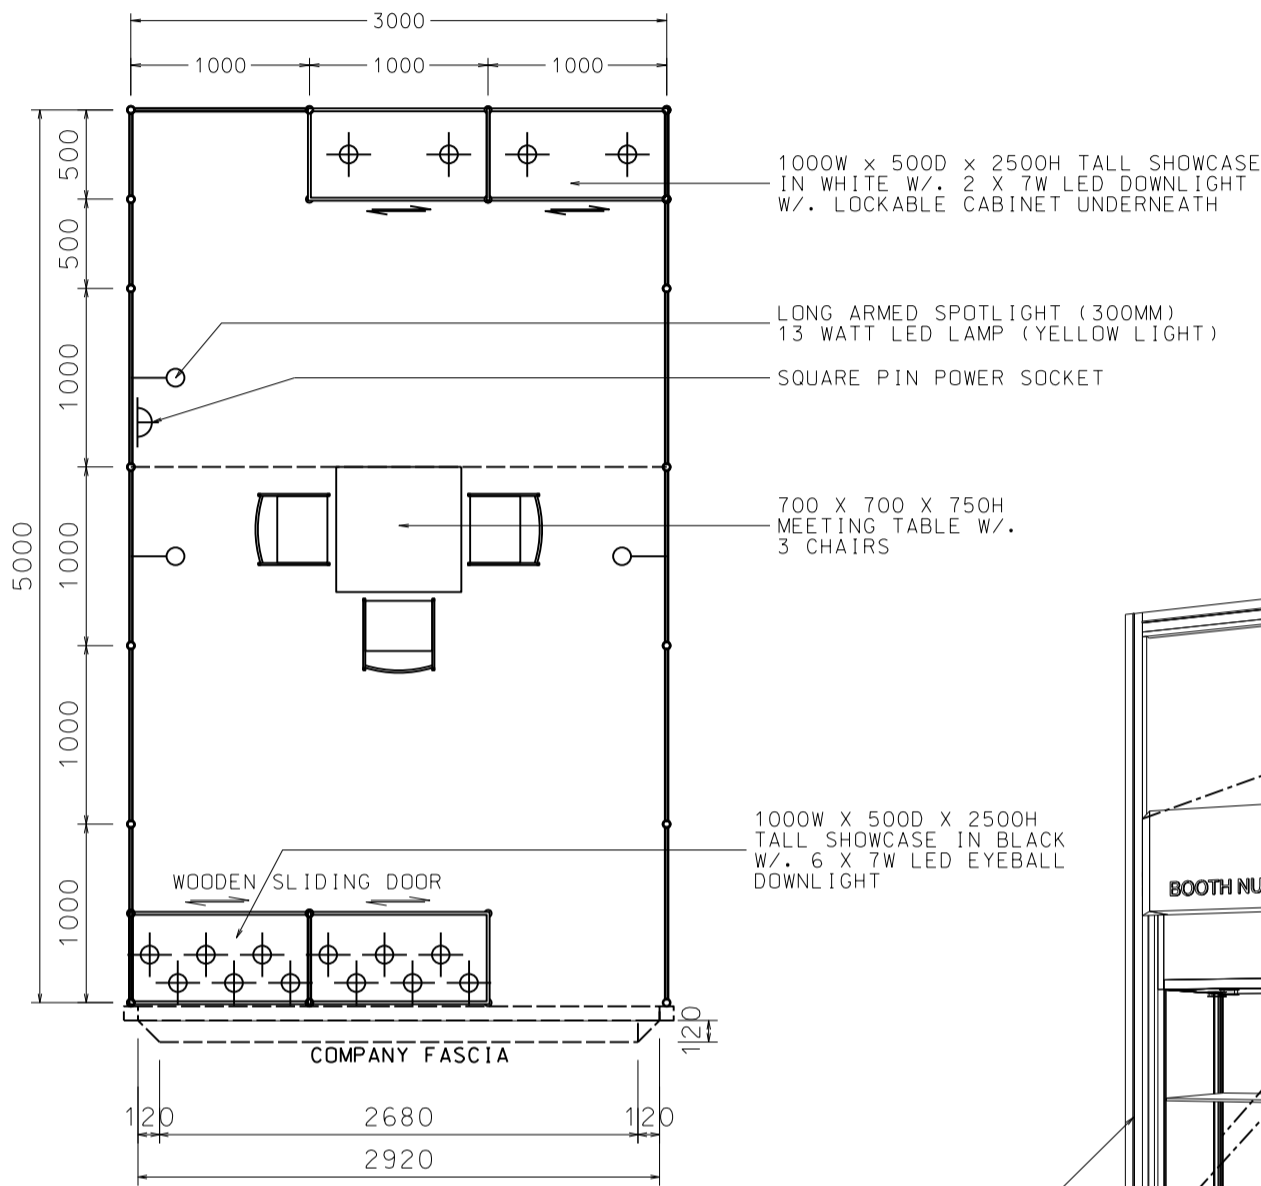

### 3M(W) x 5M(D) Deluxe Booth

三米(闊)乘五米(深)高級攤位

PLAN

PERSPECTIVE

ELEVATION

BOOTH SPECIFICATIONS		QTY.
	1000W x 500D x 2500H TALL SHOWCASE IN BLACK W/. 6 X 7W LED EYEBALL DOWNLIGHT	2
	1000W x 500D x 2500H TALL SHOWCASE W/. 2 X 7W LED DOWNLIGHT	2
	LONG ARMED SPOTLIGHT (300MM) 13 WATT LED LAMP (YELLOW LIGHT)	3
	700W x 700D x 750H MEETING TABLE	1
	BLACK LEATHER CHAIR	3
	CEILING BEAM	3M
	500W SQUARE PIN POWER SOCKET *Remark: Not Applicable for heating equipment (eg. Coffee machine)	1
	RUBBISH BIN & CARPET (15sqm.)	

### 3M(W) x 5M(D) Deluxe Booth (Left Corner)

三米(闊)乘五米(深)高級攤位(左邊角位)

1000W x 500D x 2500H TALL SHOWCASE IN WHITE W/. 2 X 7W LED DOWNLIGHT W/. LOCKABLE CABINET UNDERNEATH

LONG ARMED SPOTLIGHT (300MM) 13 WATT LED LAMP (YELLOW LIGHT)

SQUARE PIN POWER SOCKET

700 X 700 X 750H MEETING TABLE W/. 3 CHAIRS

1000W X 500D X 2500H TALL SHOWCASE IN BLACK W/. 6 X 7W LED EYEBALL DOWNLIGHT

WOODEN SLIDING DOOR

COMPANY FASCIA

COMPANY FASCIA

PLAN

PLASTIC ROD

WOODEN W/. PU FIN. (PANTONE 234c)

PERSPECTIVE

ELEVATION

BOOTH SPECIFICATIONS		QTY.
	1000W x 500D x 2500H TALL SHOWCASE IN BLACK W/. 6 X 7W LED EYEBALL DOWNLIGHT	2
	1000W x 500D x 2500H TALL SHOWCASE W/. 2 X 7W LED DOWNLIGHT	2
	LONG ARMED SPOTLIGHT (300MM) 13 WATT LED LAMP (YELLOW LIGHT)	3
	700W x 700D x 750H MEETING TABLE	1
	BLACK LEATHER CHAIR	3
	CEILING BEAM	3M
	500W SQUARE PIN POWER SOCKET *Remark: Not Applicable for heating equipment (eg. Coffee machine)	1
	RUBBISH BIN & CARPET (15sqm.)	