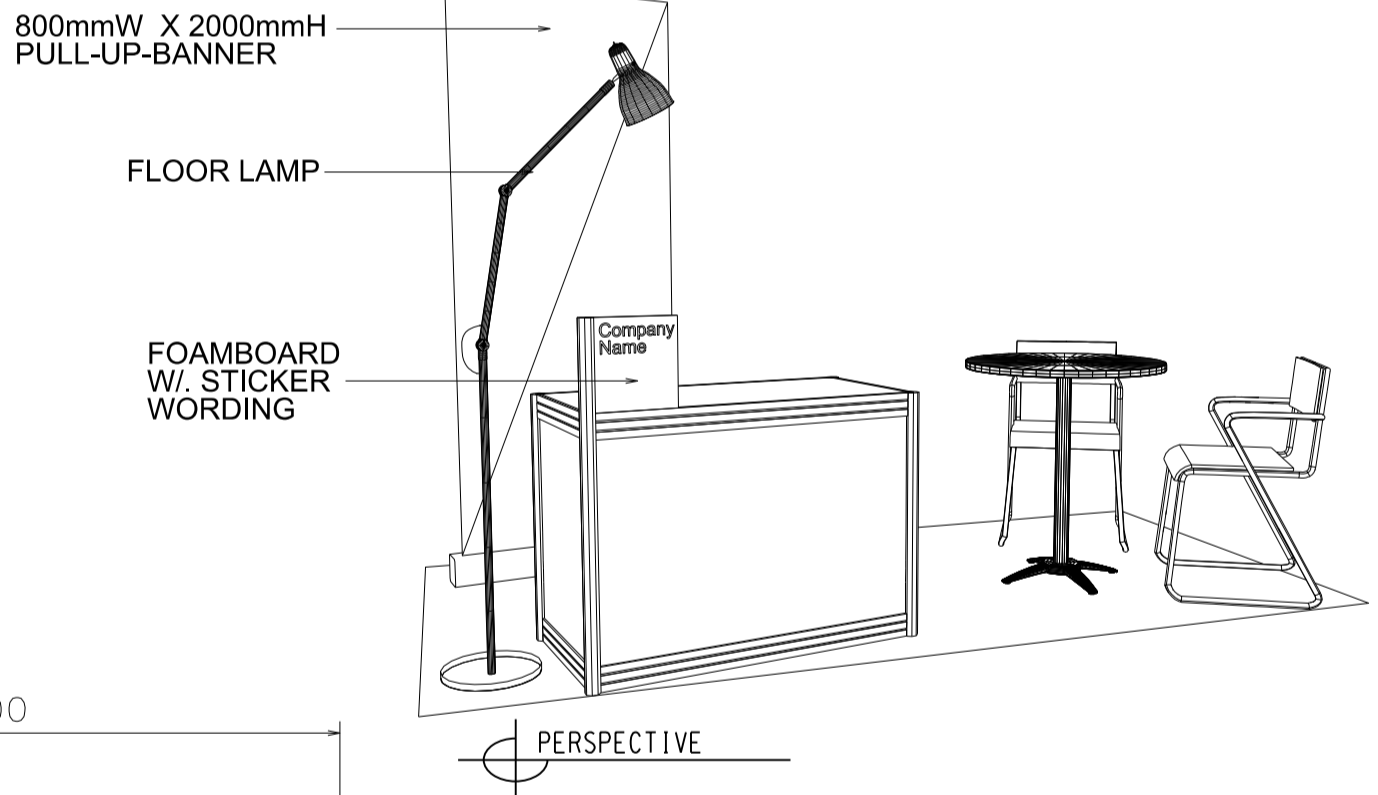

3m X 1.5m Salon de TIME Designer Booth

3米乘1.5米標準攤位

BOOTH SPECIFICATIONS		QTY.
	800mmW x 2000mmH PULL-UP-BANNER	1
	1000mmW x 500mmW x 750mmH BLACK SYSTEM LOCKABLE CABINET & BRAND NAME FOAMBOARD	1
	500W SQUARE PIN POWER SOCKET	1
	FLOOR LAMP	1
	700mmW X 750mmH ROUND TABLE	1
	CHAIR	2
RUBBISH BIN & CARPET (4.5sqm.)		