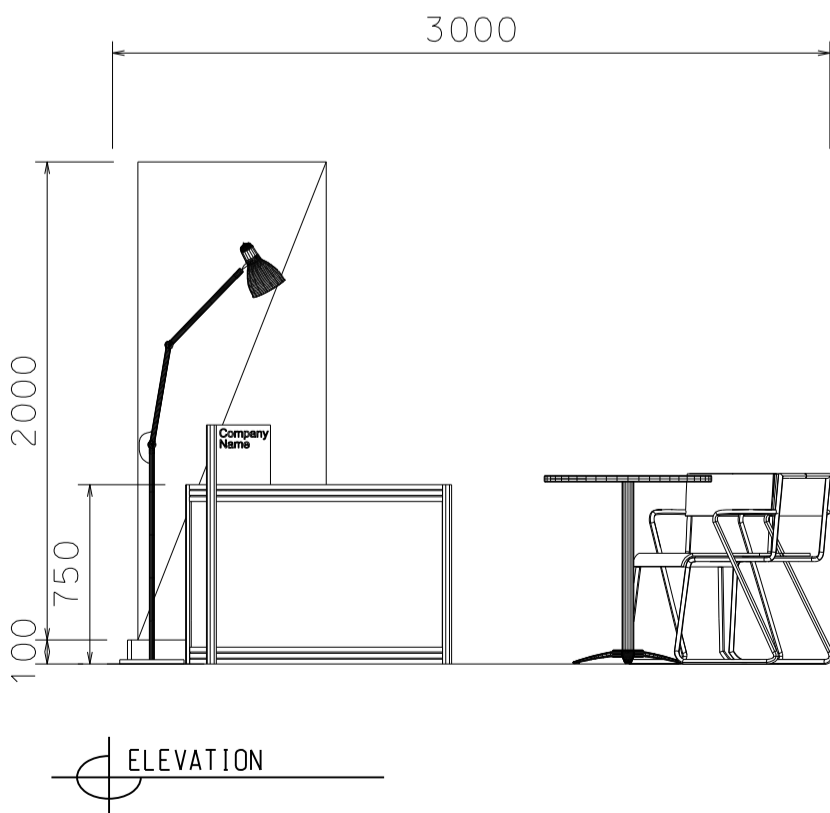

3m X 1.5m Salon de TIME Designer Booth

3米乘1.5米標準攤位

BOOTH SPECIFICATIONS		QTY.
	800mmW x 2000mmH PULL-UP-BANNER	1
	1000mmW x 500mmW x 750mmH BLACK SYSTEM LOCKABLE CABINET & BRAND NAME FOAMBOARD	1
	500W SQUARE PIN POWER SOCKET	1
	FLOOR LAMP	1
	700mmW X 750mmH ROUND TABLE	1
	CHAIR	2
RUBBISH BIN & CARPET (4.5sqm.)		