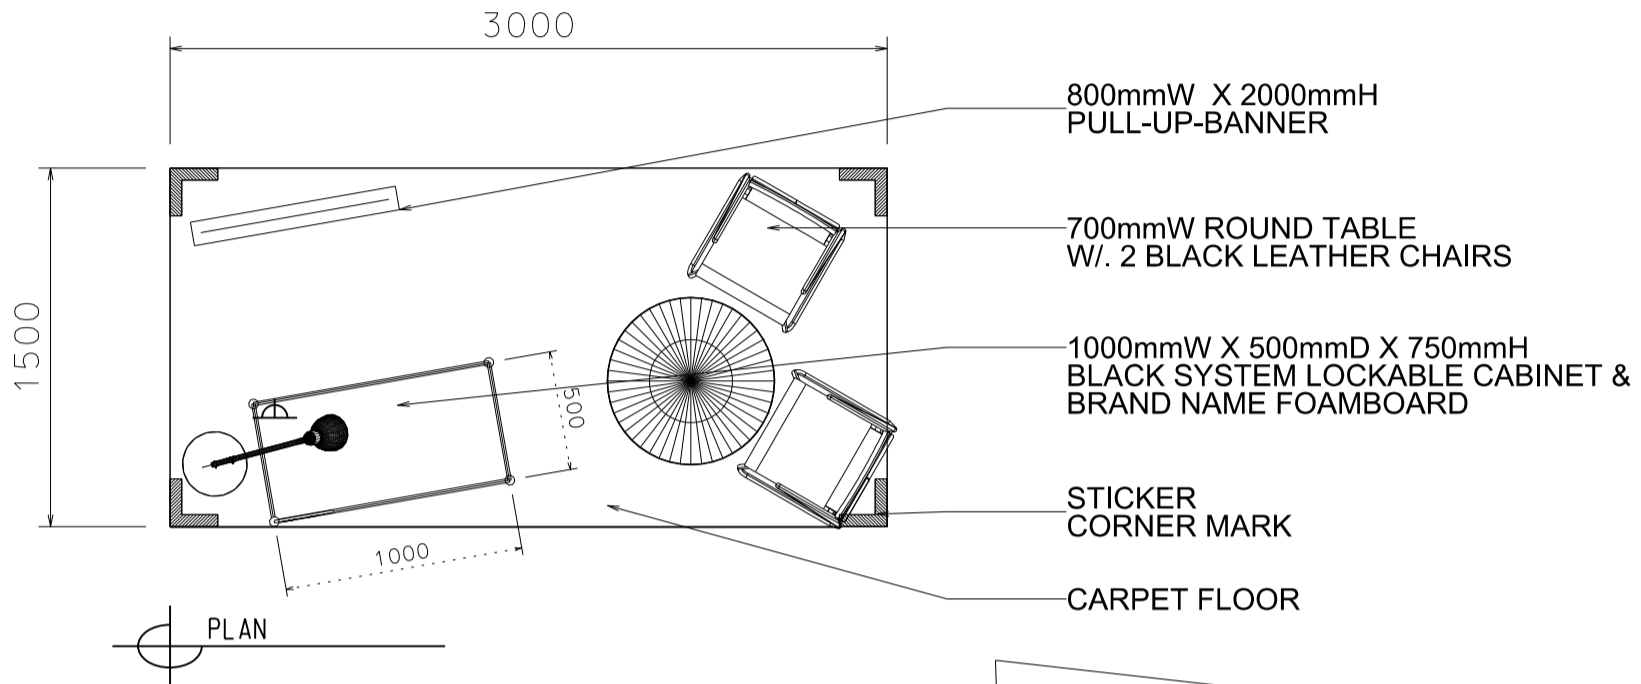

3m X 1.5m Salon de TIME Designer Booth

3米乘1.5米標準攤位

BOOTH SPECIFICATIONS		QTY.
	800mmW x 2000mmH PULL-UP-BANNER	1
	1000mmW x 500mmW x 750mmH BLACK SYSTEM LOCKABLE CABINET & BRAND NAME FOAMBOARD	1
	500W SQUARE PIN POWER SOCKET	1
	FLOOR LAMP	1
	700mmW X 750mmH ROUND TABLE	1
	CHAIR	2
RUBBISH BIN & CARPET (4.5sqm.)		