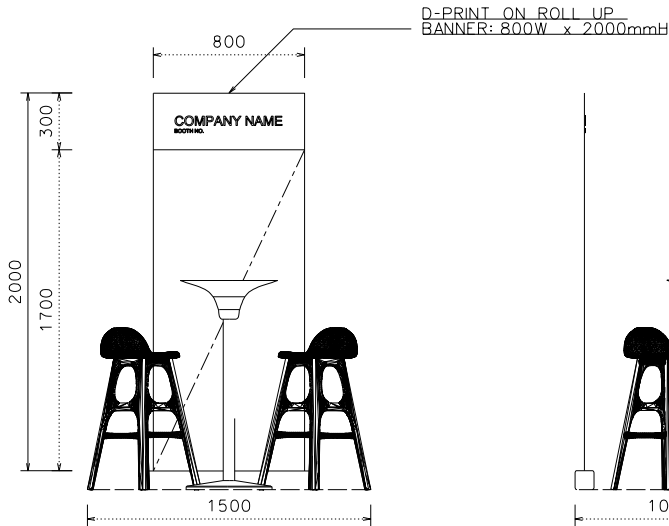

Hong Kong Watch & Clock Fair

香港鐘表展

1.5M(W) x 1M(D) Microbrands booth

一點五米(闊) x 一米(深) 微品牌專櫃

(Applicable for Salon de TE Only
國際名表薈萃參展商專用)

TOP VIEW

PERSPECTIVE VIEW
(FOR REFERENCE ONLY)

FRONT ELEVATION

SIDE ELEVATION

BOOTH SPECIFICATIONS		QTY.
	800W x 2000mmH ROLL UP BANNER	1
	BAR STOOL	2
	ADJUSTABLE BAR TABLE	1
	500W POWER SOCKET	1