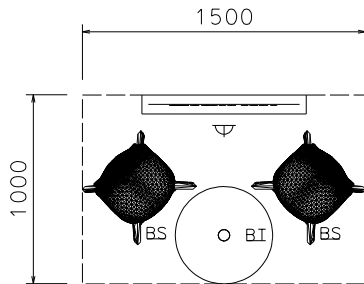

Hong Kong Watch & Clock Fair

香港鐘表展

1.5M(W) x 1M(D) Microbrands booth

一點五米(闊) x 一米(深) 微品牌專櫃

(Applicable for Salon de TE Only
國際名表薈萃參展商專用)

TOP VIEW

PERSPECTIVE VIEW
(FOR REFERENCE ONLY)

FRONT ELEVATION

SIDE ELEVATION

BOOTH SPECIFICATIONS		QTY.
	800W x 2000mmH ROLL UP BANNER	1
	BAR STOOL	2
	ADJUSTABLE BAR TABLE	1
	500W POWER SOCKET	1