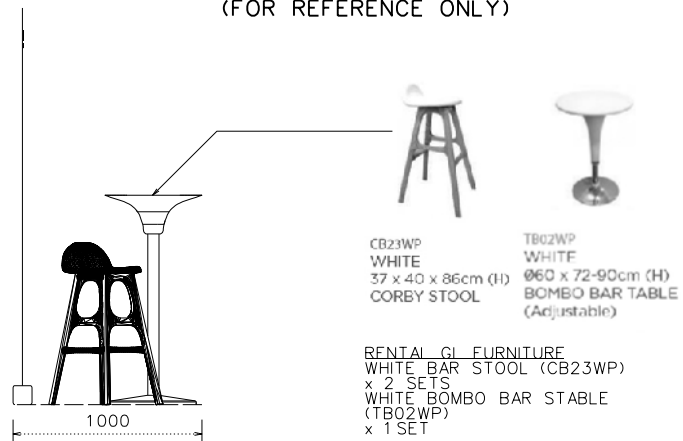

Hong Kong Watch & Clock Fair

香港鐘表展

1.5M(W) x 1M(D) Microbrands booth

一點五米(闊) x 一米(深) 微品牌專櫃

(Applicable for Salon de TE Only
國際名表薈萃參展商專用)

TOP VIEW

PERSPECTIVE VIEW
(FOR REFERENCE ONLY)

FRONT ELEVATION

SIDE ELEVATION

BOOTH SPECIFICATIONS		QTY.
	800W x 2000mmH ROLL UP BANNER	1
	BAR STOOL	2
	ADJUSTABLE BAR TABLE	1
	500W POWER SOCKET	1